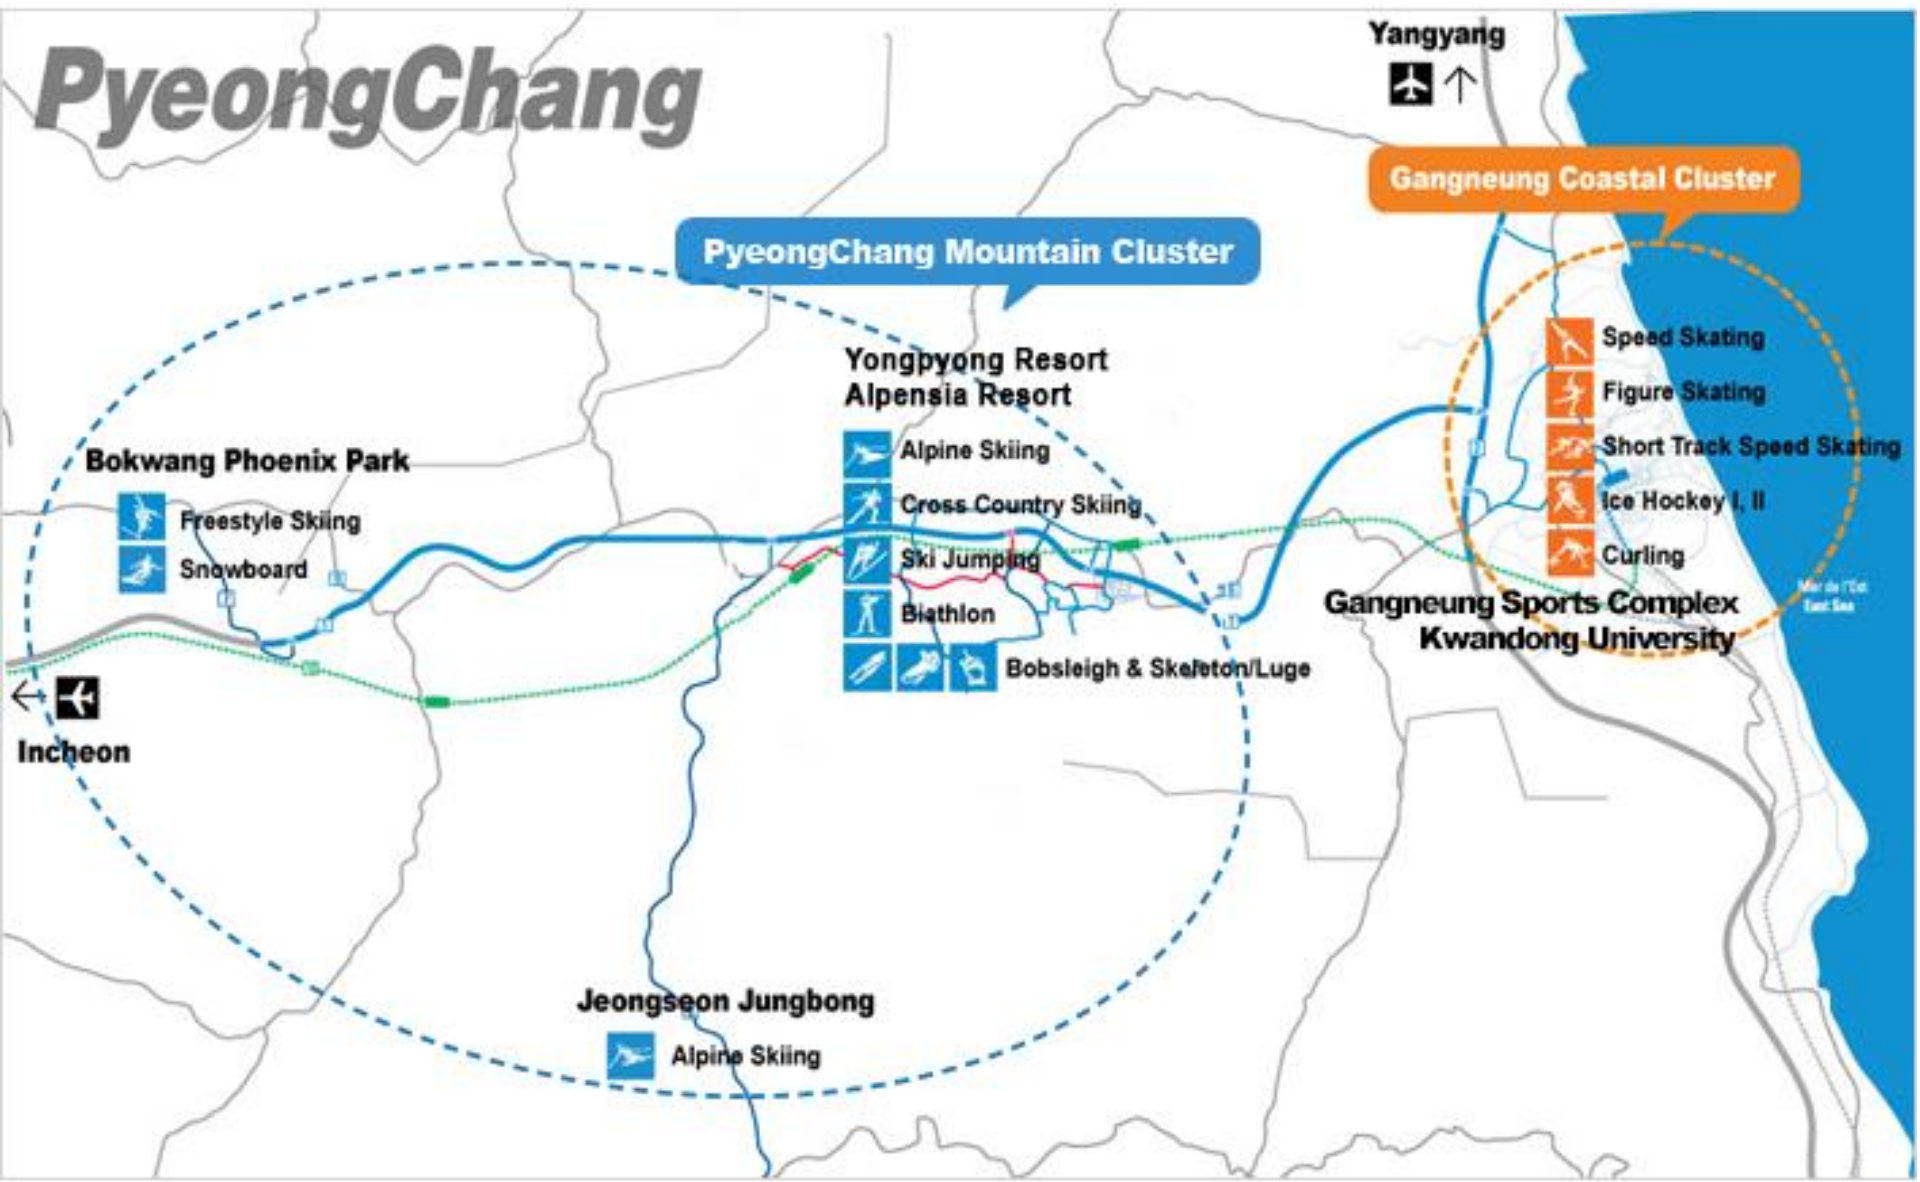

9. - 25. 2. 2018

- Incheon → Jinbu TS → Gangeung TS → Gangeung OD
 237 km, 98 min.
 → Pyeongchang OD

PyeongChang

Yangyang

Gangneung Coastal Cluster

PyeongChang Mountain Cluster

Bokwang Phoenix Park

- Freestyle Skiing
- Snowboard

Yongpyong Resort
Alpensia Resort

- Alpine Skiing
- Cross-Country Skiing
- Ski Jumping
- Biathlon
- Bobsleigh & Skeleton/Luge

Gangneung Sports Complex
Kwandong University

- Speed Skating
- Figure Skating
- Short Track Speed Skating
- Ice Hockey I, II
- Curling

Mar de l'Est
East Sea

Incheon

Jeongseon Jungbong

- Alpine Skiing

PyeongChang Mountain Cluster

Alpensia Ski Jumping Centre – 11000 divákov, 7 min

Snowboard Big Air – 8600 divákov, 7 min

Alpensia Biatlon Centre

103

Jeongseon Alpine Center

- zjazd
- super G
- alpská kombinácia

- 6500 divákov
- 545m-1370m
- 41 min.

Bokwang Snow Park – 6000-12000 divákov, 693m-858m, 56 m

- akrobatické lyžovanie
- snoubording

Gangneung Coastal Cluster