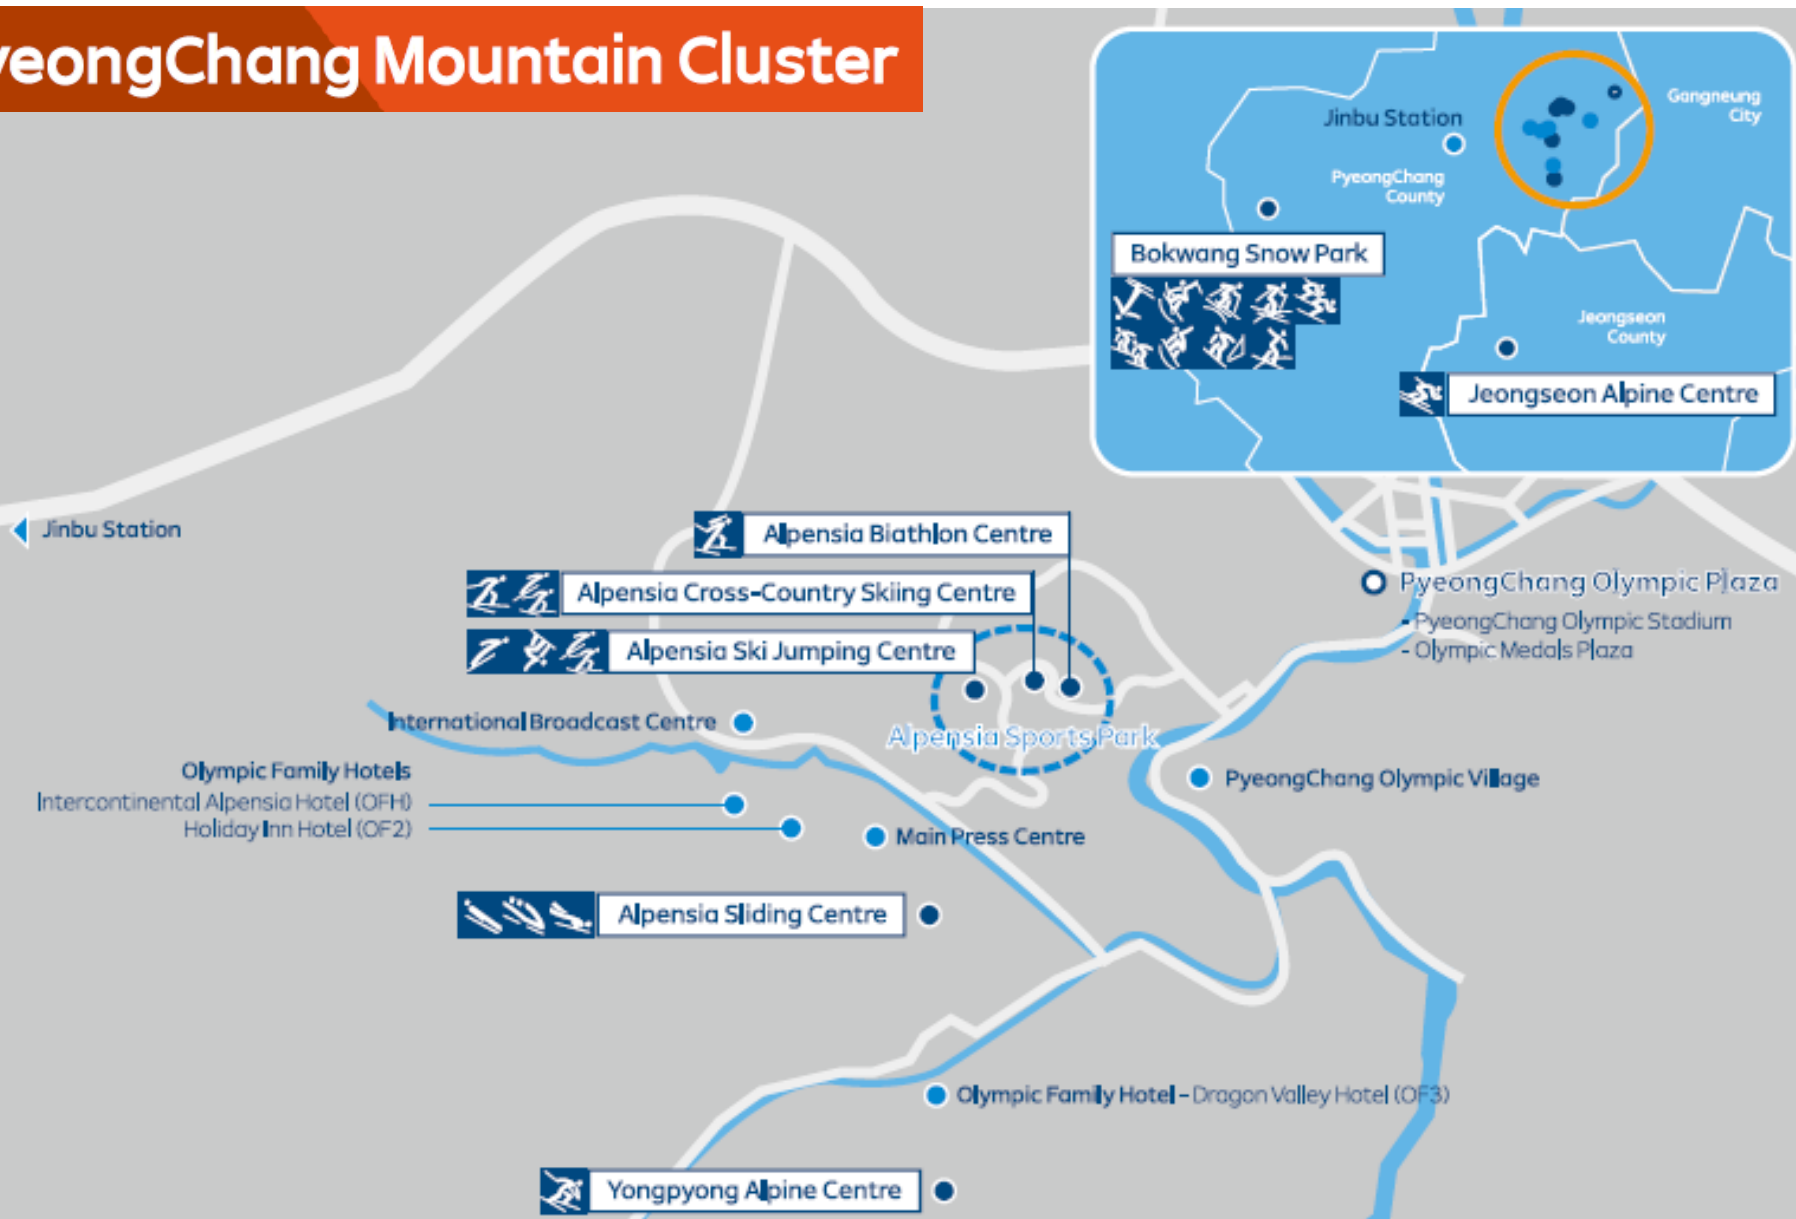

9. - 25. 2. 2018

- Incheon → Jinbu TS → Gangeung TS → Gangeung OD
 237 km, 98 min.
 → Pyeongchang OD

PyeongChang

Yangyang

Gangneung Coastal Cluster

PyeongChang Mountain Cluster

Bokwang Phoenix Park

- Freestyle Skiing
- Snowboard

Mar de l'Est
East Sea

Incheon

Jeongseon Jungbong

- Alpine Skiing

PyeongChang Mountain Cluster

Alpensia Ski Jumping Centre – 11000 divákov, 7 min

Snowboard Big Air – 8600 divákov, 7 min

Alpensia Biatlon Centre

- Obrovský slalom
- Slalom
- Súťaž družstiev

Olympijská dedina PyeongChang

- 1 Welcome Centre
- 2 Village Protocol Office
- 3 Main Entry / Media Centre
- 4 Team Welcome Ceremonies Stage
- 5 Village Plaza
- 6 Wheelchair Repair Centre (Closed)
- 7 WADA Space
- 8 IOC Space
- 9 Chefs de Mission Hall
- 10 NOC Services Centre
- 11 Doping Control Centre HQ
- 12 Sports Fitness Centre
- 13 Recreational Centre
- 14 Off-Airport Processing Area
- 15 Multi-faith Centre
- 16 Baggage Check Area
- ⌘ Main Dining Hall
- ⚕ Polyclinic
- 🛒 Transport Mall (TA)
- R Resident Centre
- A Logistics Warehouse (MTA)
- B Staff Entry
- C Transport Management Office
- D Security Office
- E BIL / SIG Office & Storage
- F Police / Fire Brigade Command Post
- G Energy Generation Office & Storage
- H CNW Office & Storage
- I Dining Hall Kitchen
- J Kitchen Storage
- K Green Room & Podium Storage
- L Site Management Office
- M NOC Services Office
- 🚧 Security Perimeter
- 🚚 Soft Perimeter
- 🚗 Vehicle Access Routes
- 🚶 Pedestrian Access Routes
- VSA Vehicle Screening Area
- PCP Permit Check Point
- PSA Pedestrian Screening Area
- ZCP Zone Control Point
- 🏠 Front of House
- 🏢 Back of House
- 🏗 Basement Level

103

Jeongseon Alpine Center

- zjazd
- super G
- alpská kombinácia

- 6500 divákov
- 545m-1370m
- 41 min.

Bokwang Snow Park – 6000-12000 divákov, 693m-858m, 56 m

- akrobatické lyžovanie
- snoubording

Gangneung Coastal Cluster