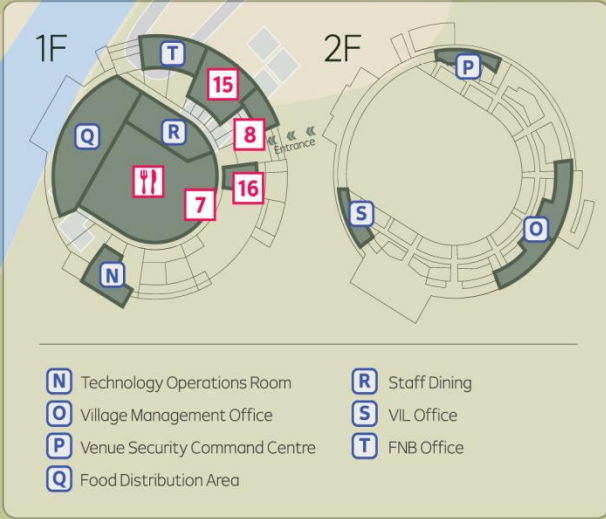

- Obrovský slalom
- Slalom
- Súťaž družstiev

Olympijská dedina PyeongChang

- 1 Welcome Centre
- 2 Village Protocol Office
- 3 Main Entry / Media Centre
- 4 Team Welcome Ceremonies Stage
- 5 Village Plaza
- 6 Wheelchair Repair Centre (Closed)
- 7 WADA Space
- 8 IOC Space
- 9 Chefs de Mission Hall
- 10 NOC Services Centre
- 11 Doping Control Centre HQ
- 12 Sports Fitness Centre
- 13 Recreational Centre
- 14 Off-Airport Processing Area
- 15 Multi-faith Centre
- 16 Baggage Check Area
- ⌘ Main Dining Hall
- ⚕ Polyclinic
- 🛒 Transport Mall (TA)
- R Resident Centre
- A Logistics Warehouse (MTA)
- B Staff Entry
- C Transport Management Office
- D Security Office
- E BIL / SIG Office & Storage
- F Police / Fire Brigade Command Post
- G Energy Generation Office & Storage
- H CNW Office & Storage
- I Dining Hall Kitchen
- J Kitchen Storage
- K Green Room & Podium Storage
- L Site Management Office
- M NOC Services Office
- 🚧 Security Perimeter
- 🚚 Soft Perimeter
- 🚗 Vehicle Access Routes
- 🚶 Pedestrian Access Routes
- VSA Vehicle Screening Area
- PCP Permit Check Point
- PSA Pedestrian Screening Area
- ZCP Zone Control Point
- 🏠 Front of House
- 🏢 Back of House
- 🏗 Basement Level

» Yongpyong Dome

- N Technology Operations Room
- O Village Management Office
- P Venue Security Command Centre
- Q Food Distribution Area
- R Staff Dining
- S VIL Office
- T FNB Office

- Kapacita 3500 postelí
- Apartmány 60m², 75m² (6 osôb), 85m² (7-8 osôb)
- 51%, koniec výstavby v septembri

103

Jeongseon Alpine Center

- zjazd
- super G
- alpská kombinácia

- 6500 divákov
- 545m-1370m
- 41 min.

Bokwang Snow Park – 6000-12000 divákov, 693m-858m, 56 m

- akrobatické lyžovanie
- snoubording

Gangneung Coastal Cluster